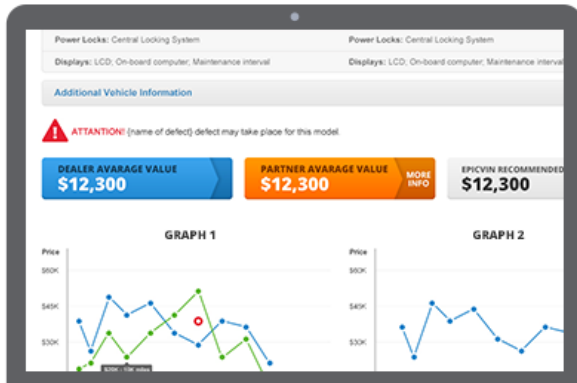

Ultra Low Emissions Vehicle
Urethane Shift Knob Trim
Vanity Mirror/Light
City:23
Hwy:30
Avg:26

(https://maps.google.com/maps?ll=41.6017,-87.8331&z=8&t=m&hl=en-US&gl=US&maptime=api) (https://www.google.com/maps/@41.6017,-87.8331,8z/data=!10m1!1e1!12b1?source=at&hl=en-US&gl=US)

Check the History of This Car

To be more confident in your used car purchase and get more information about the auto, including its accident history, insurance records, odometer readings history and other important details, we recommend you get a vehicle history report for the car prior to buying it.

[More Details (http://www.epicvin.com/en/vin-WMWZC5C59CWL61499)](http://www.epicvin.com/en/vin-WMWZC5C59CWL61499)

(http://www.epicvin.com/en/vin-WMWZC5C59CWL61499)

**TAKE ADVANTAGE OF OUR
LABOUR DAY PROMOTION**

(http://www.easyexport.us)

Cars at similar price