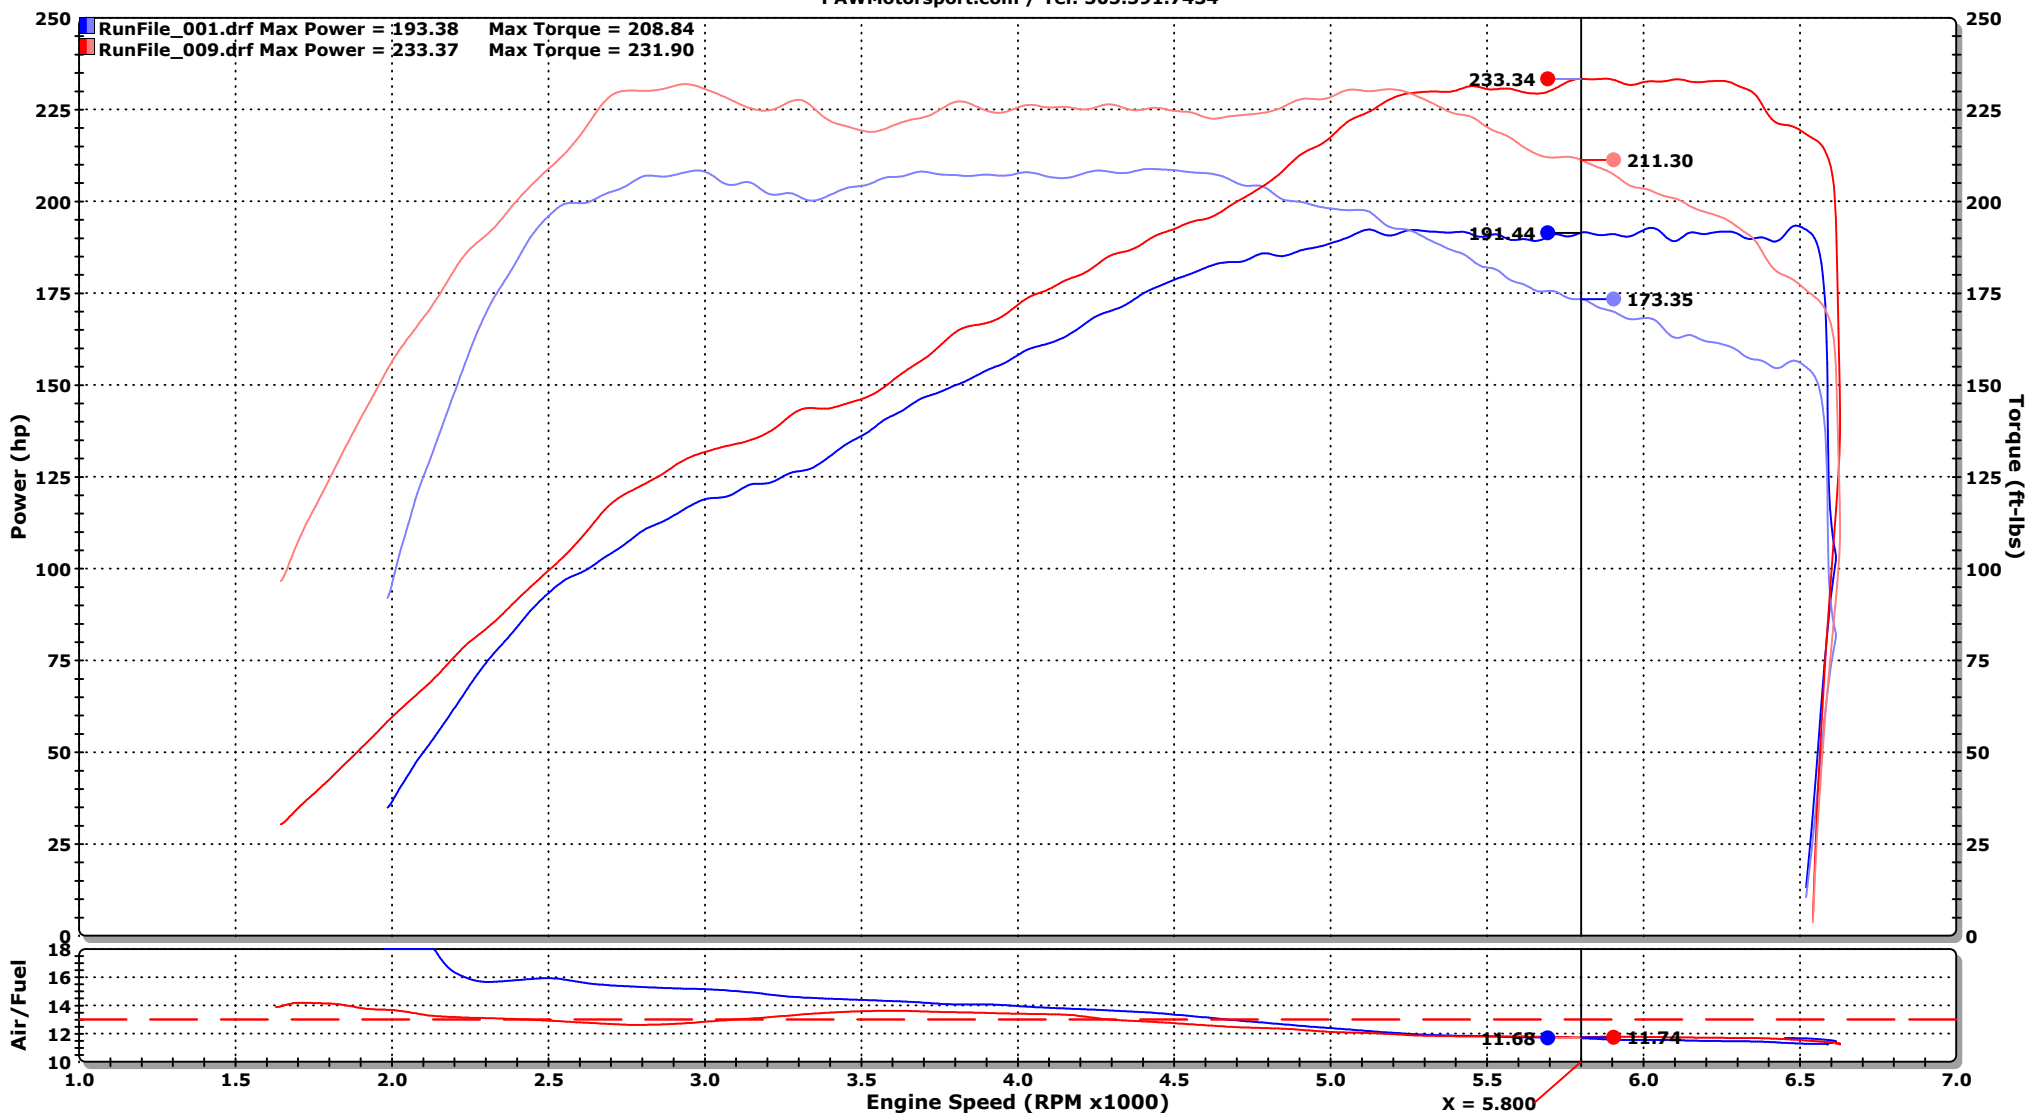

PAW
Motorsport

DYNOJET RESEARCH
PAWMotorsport.com / Tel: 305.591.7434

CF: STD Smoothing: 5

RunFile_001.drf - 6/1/2013 11:28:38 AM Run Type: RO Run Conditions: 86.33 °F, 30.12 in-Hg, Humidity: 48%, STD: 1.02
4th Gear
Max Power = 193.38 Max Torque = 208.84
Stock As Delivered - Sport Off
-Junk Filter

RunFile_009.drf - 6/1/2013 1:34:23 PM Run Type: RO Run Conditions: 92.72 °F, 30.14 in-Hg, Humidity: 34%, STD: 1.02
4th Gear
Max Power = 233.37 Max Torque = 231.90
PAW GP-Proto2 - Sport On
-Stock Airbox JCW