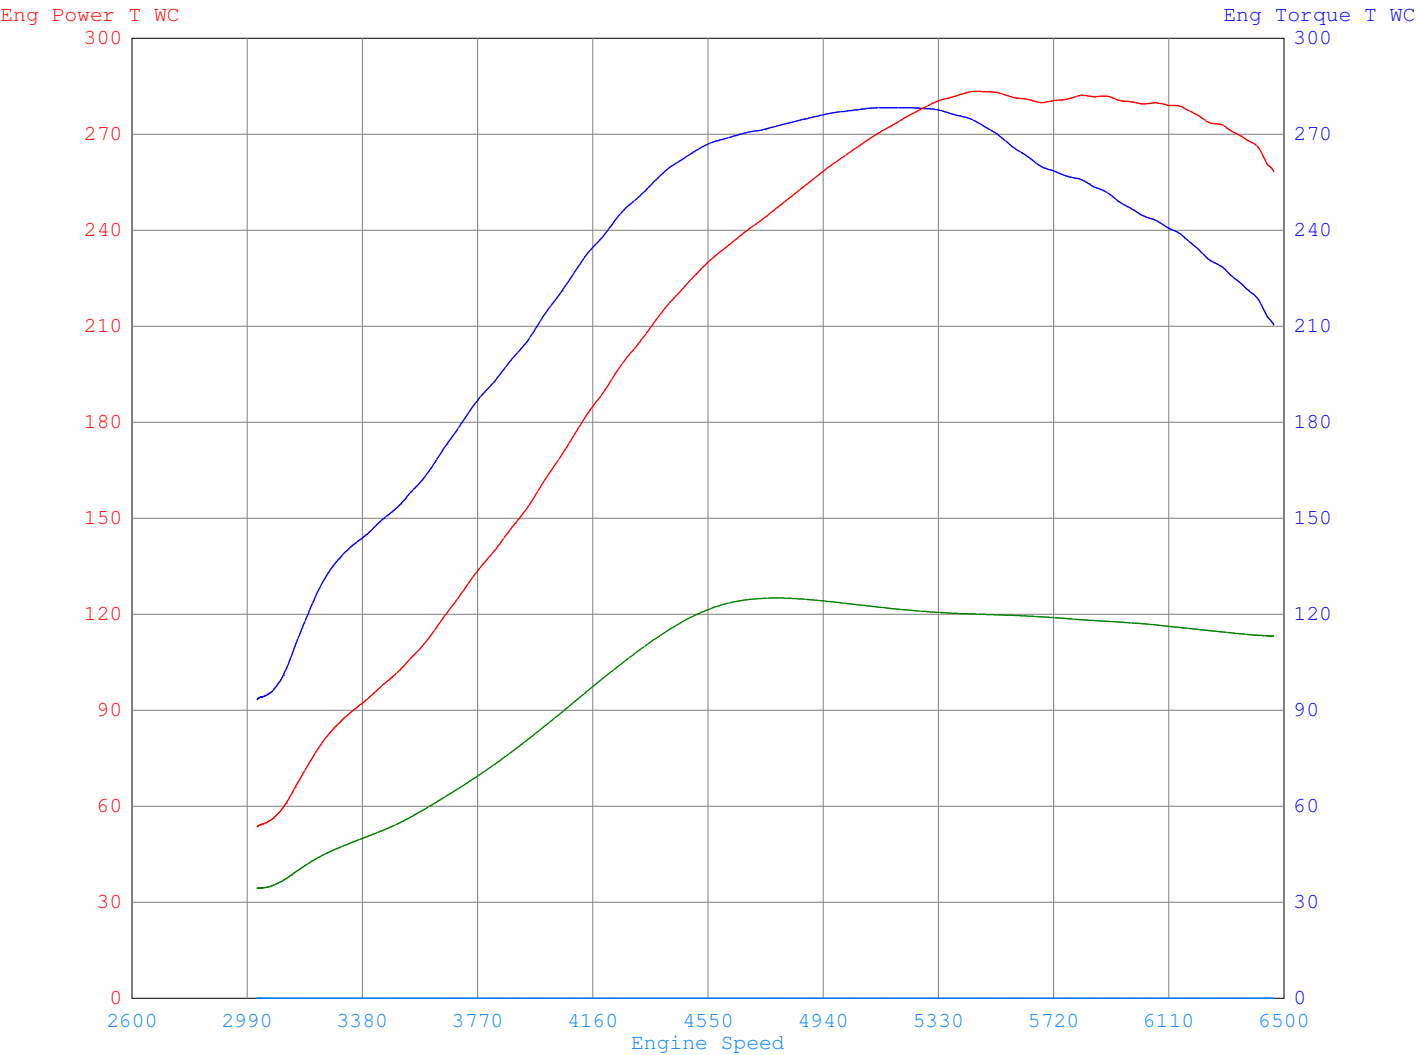

Mustang Dynamometer Test Report

Updates, Documentation & More At
www.MustangDyne.com
Or Call 1-330-963-5400

Ziptie Dynowerks

5662 S. 300 W., Unit A
Murray, UT 84107
Phone: 801-784-0386 / - Fax: /

Date Printed : 2014/07/24 Filter Mode : FIR
Time Printed : 17:28:57 Filter Value : 40

Run#	License	Owner	Acquired	Test Comments
1	401ujm	Nelson,	07/14 14:17:08	
2				
3				

Channel / Run	Min			Max			Avg		
	1	2	3	1	2	3	1	2	3
Engine Speed (RPM)	3023			6466			4592		
Eng Torque T WC (Ft-Lb)	93			278			212		
Eng Power T WC (HP)	54			283			194		
MAP #2 (PSI)	1			28			18		