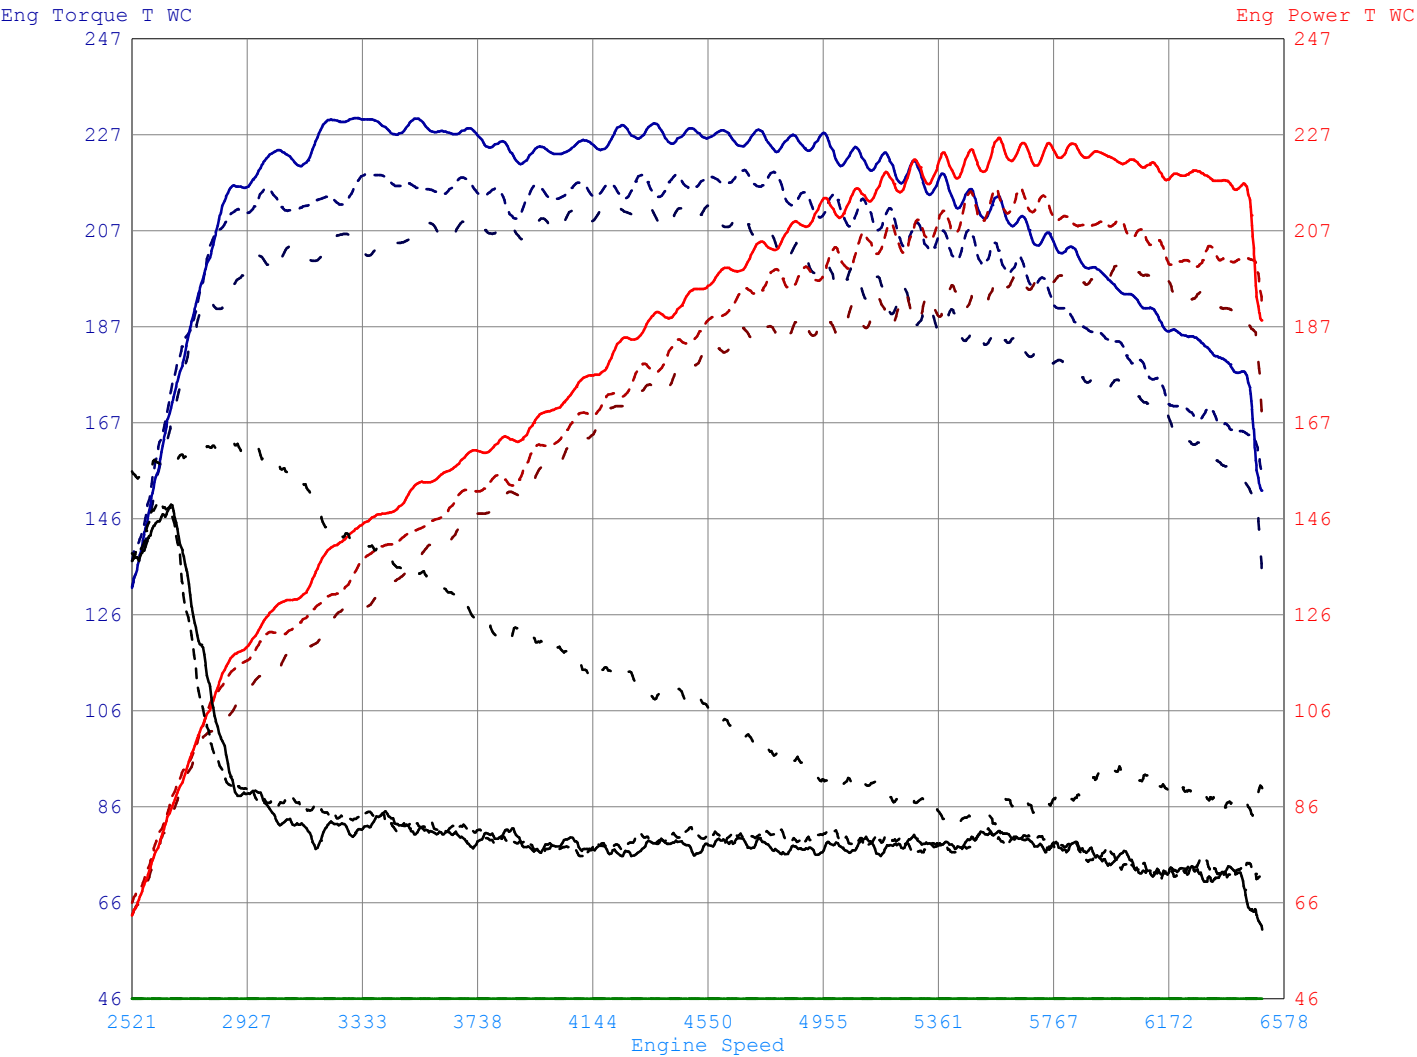

Mustang Dynamometer Test Report

Updates, Documentation & More At
www.MustangDyne.com
Or Call 1-330-963-5400

Snail Performance

5840 Pacific Street, Suite 130
Rockin, CA 95677
Phone: / - Fax: /

Date Printed : 2014/08/08 Filter Mode : FIR
Time Printed : 13:15:31 Filter Value : 1

Run#	License	Owner	Acquired	Test Comments
1	6YAV132	Totah,	08/08 13:12:52	Stage 2 + 226whp 231wtq
2	6YAV132	Totah,	08/08 13:10:58	Stage 2 216whp 220wtq
3	6YAV132	Totah,	08/08 13:09:22	Stock 200whp 213wtq

	Min			Max			Avg		
Channel / Run	1	2	3	1	2	3	1	2	3
Eng Torque T WC (Ft-Lb)	131	137	132	231	220	213	210	200	190
Eng Power T WC (HP)	63	65	63	226	216	200	182	173	165
AFR (Ratio)	10.0	10.5	11.0	14.1	14.1	14.7	11.1	11.1	12.4
Boost (PSI)	-0.1	-0.1	-0.1	0.0	0.0	0.0	-0.1	-0.1	-0.1