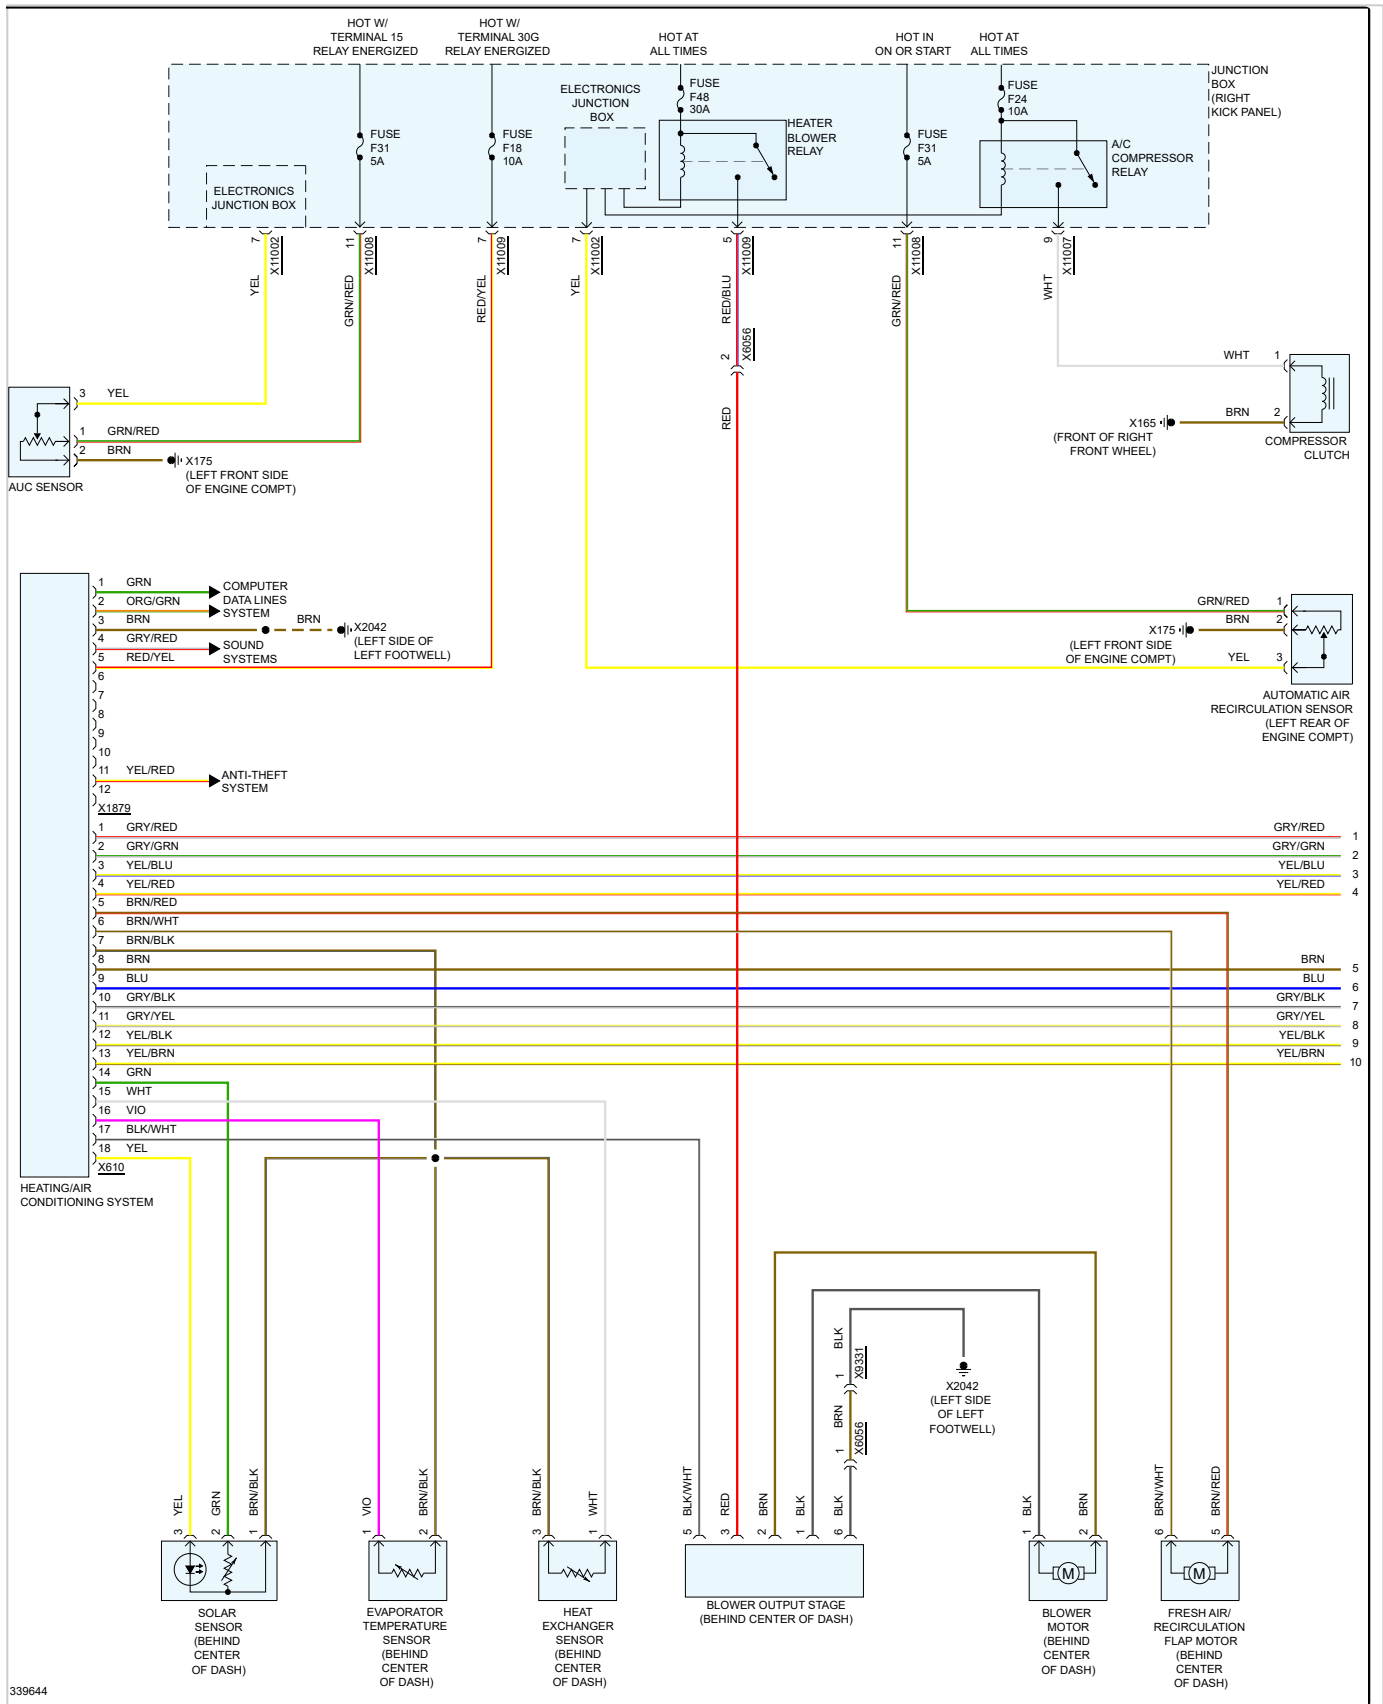

2010 Mini Cooper JCW (R56) L4-1.6L Turbo (N14)

Vehicle > Heating and Air Conditioning > Diagrams > Electrical - Interactive Color (Non OE)

## AIR CONDITIONING - AUTOMATIC A/C CIRCUIT

### Air Conditioning - Automatic A/C Circuit

---

**Page 1 of 2**

339644