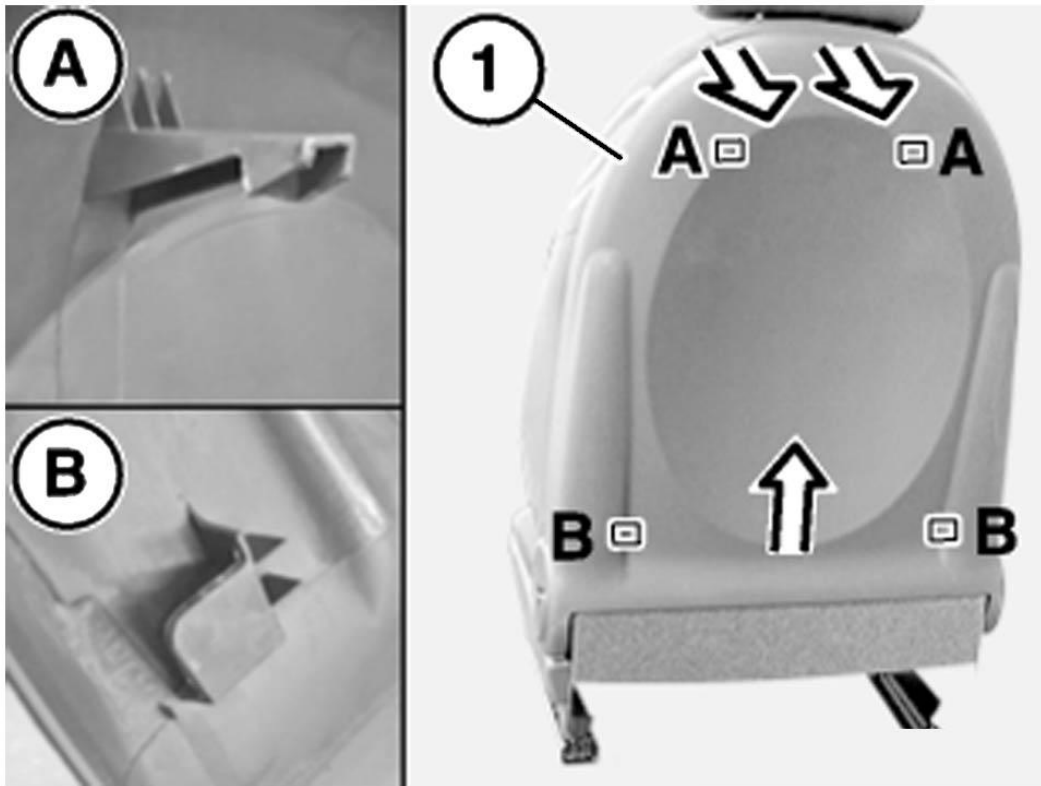

**2006 MINI Cooper**

2002-05 ACCESSORIES & EQUIPMENT Seats - Repair Instructions - Cooper (1.6L) R50/W10

G00426844

**Fig. 37: View Of Rear Panel In Backrest Frame**  
Courtesy of BMW OF NORTH AMERICA, INC.