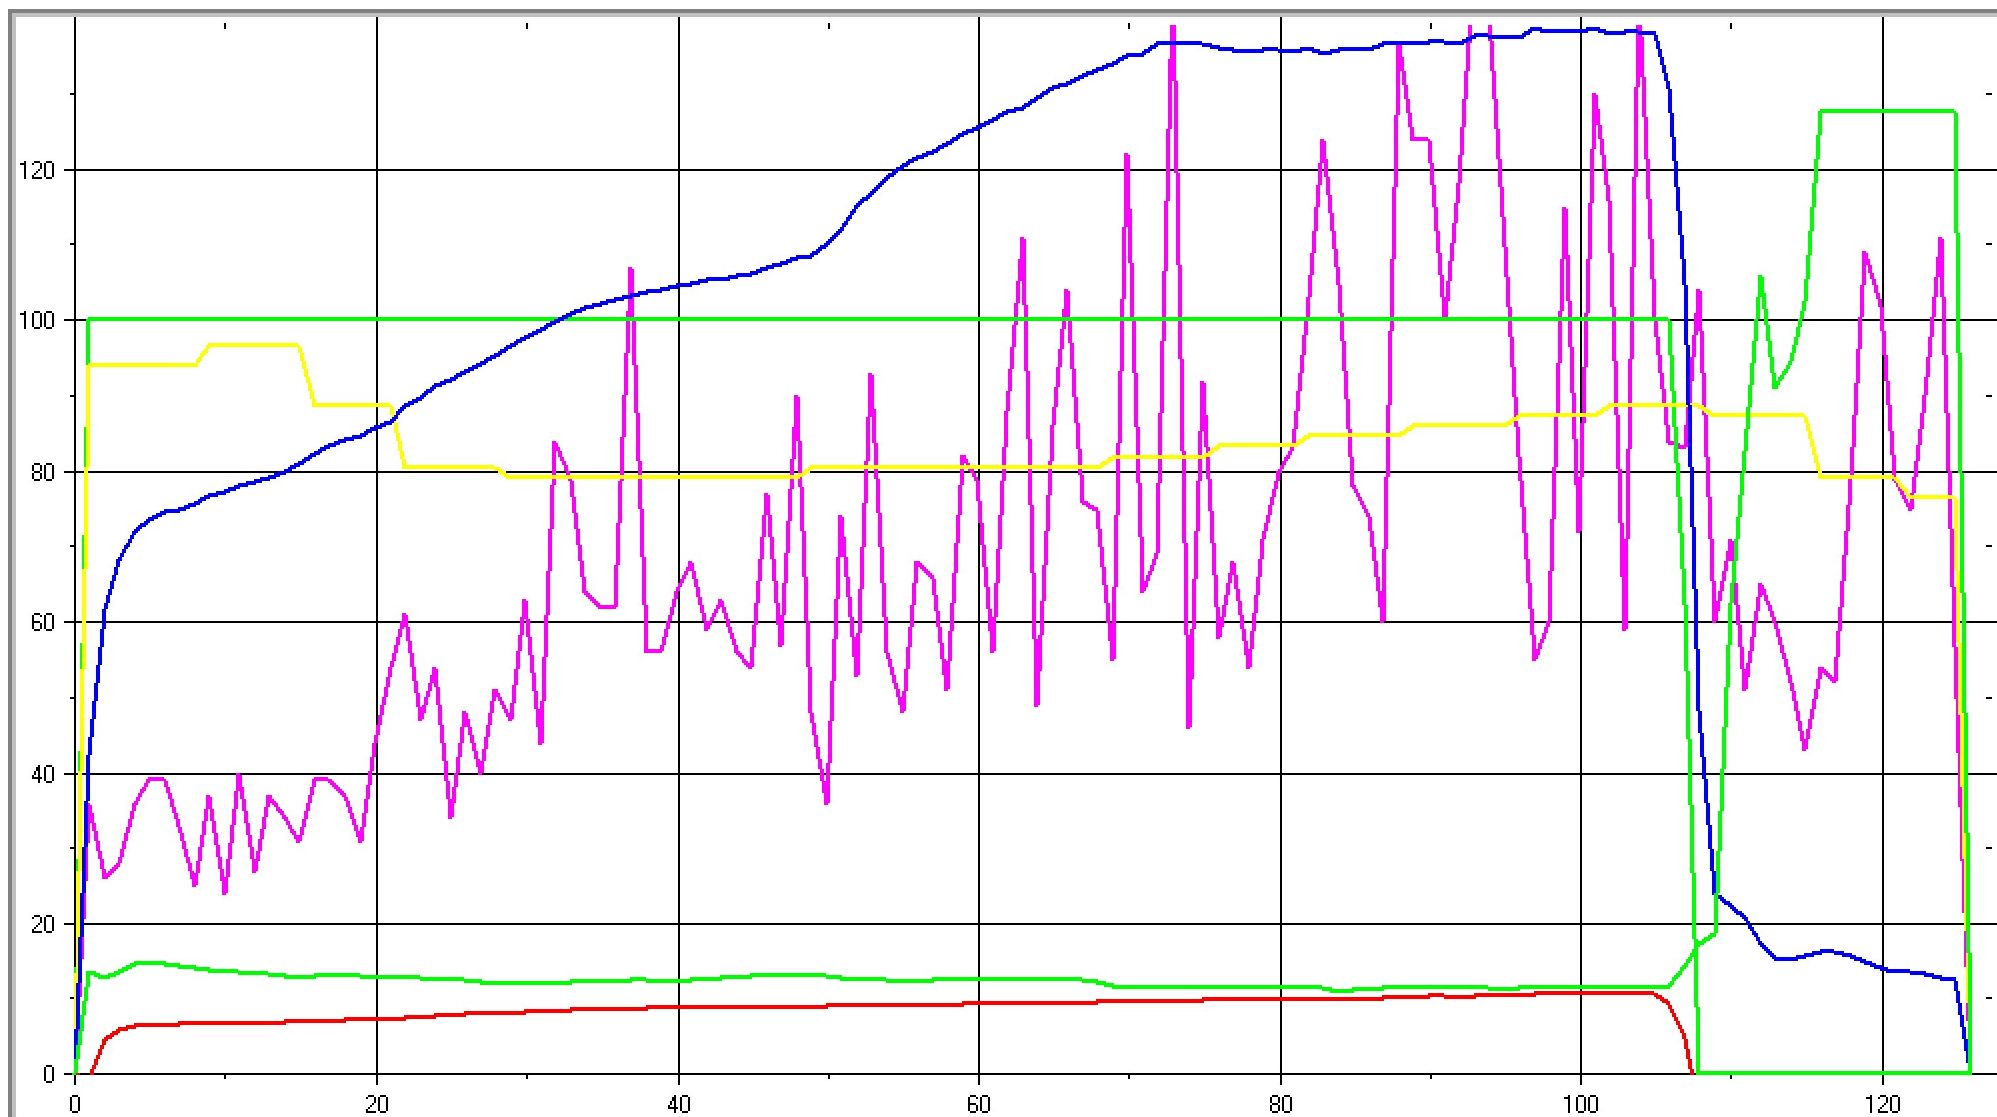

Date/Time Printed: 3/17/2011 9:27:20 PM

Data File: C:\Users\D!CKS GARAGE R53\Desktop\Data loggs\knock corrected 03 17 11 -4.csv

Channel Name	Min	Max	Avg.	Std. Dev.
KnkNoiseLev	0.00	148.00	68.87	30.59
PedalAng%	0.00	100.00	83.96	36.59
MAP_PSI	-10.85	10.73	6.00	6.78
AirTempF	0.00	96.76	82.88	11.79
AirMass(g/s)	0.00	138.68	97.59	41.70
LC1.AFR	0.00	127.76	25.04	34.55