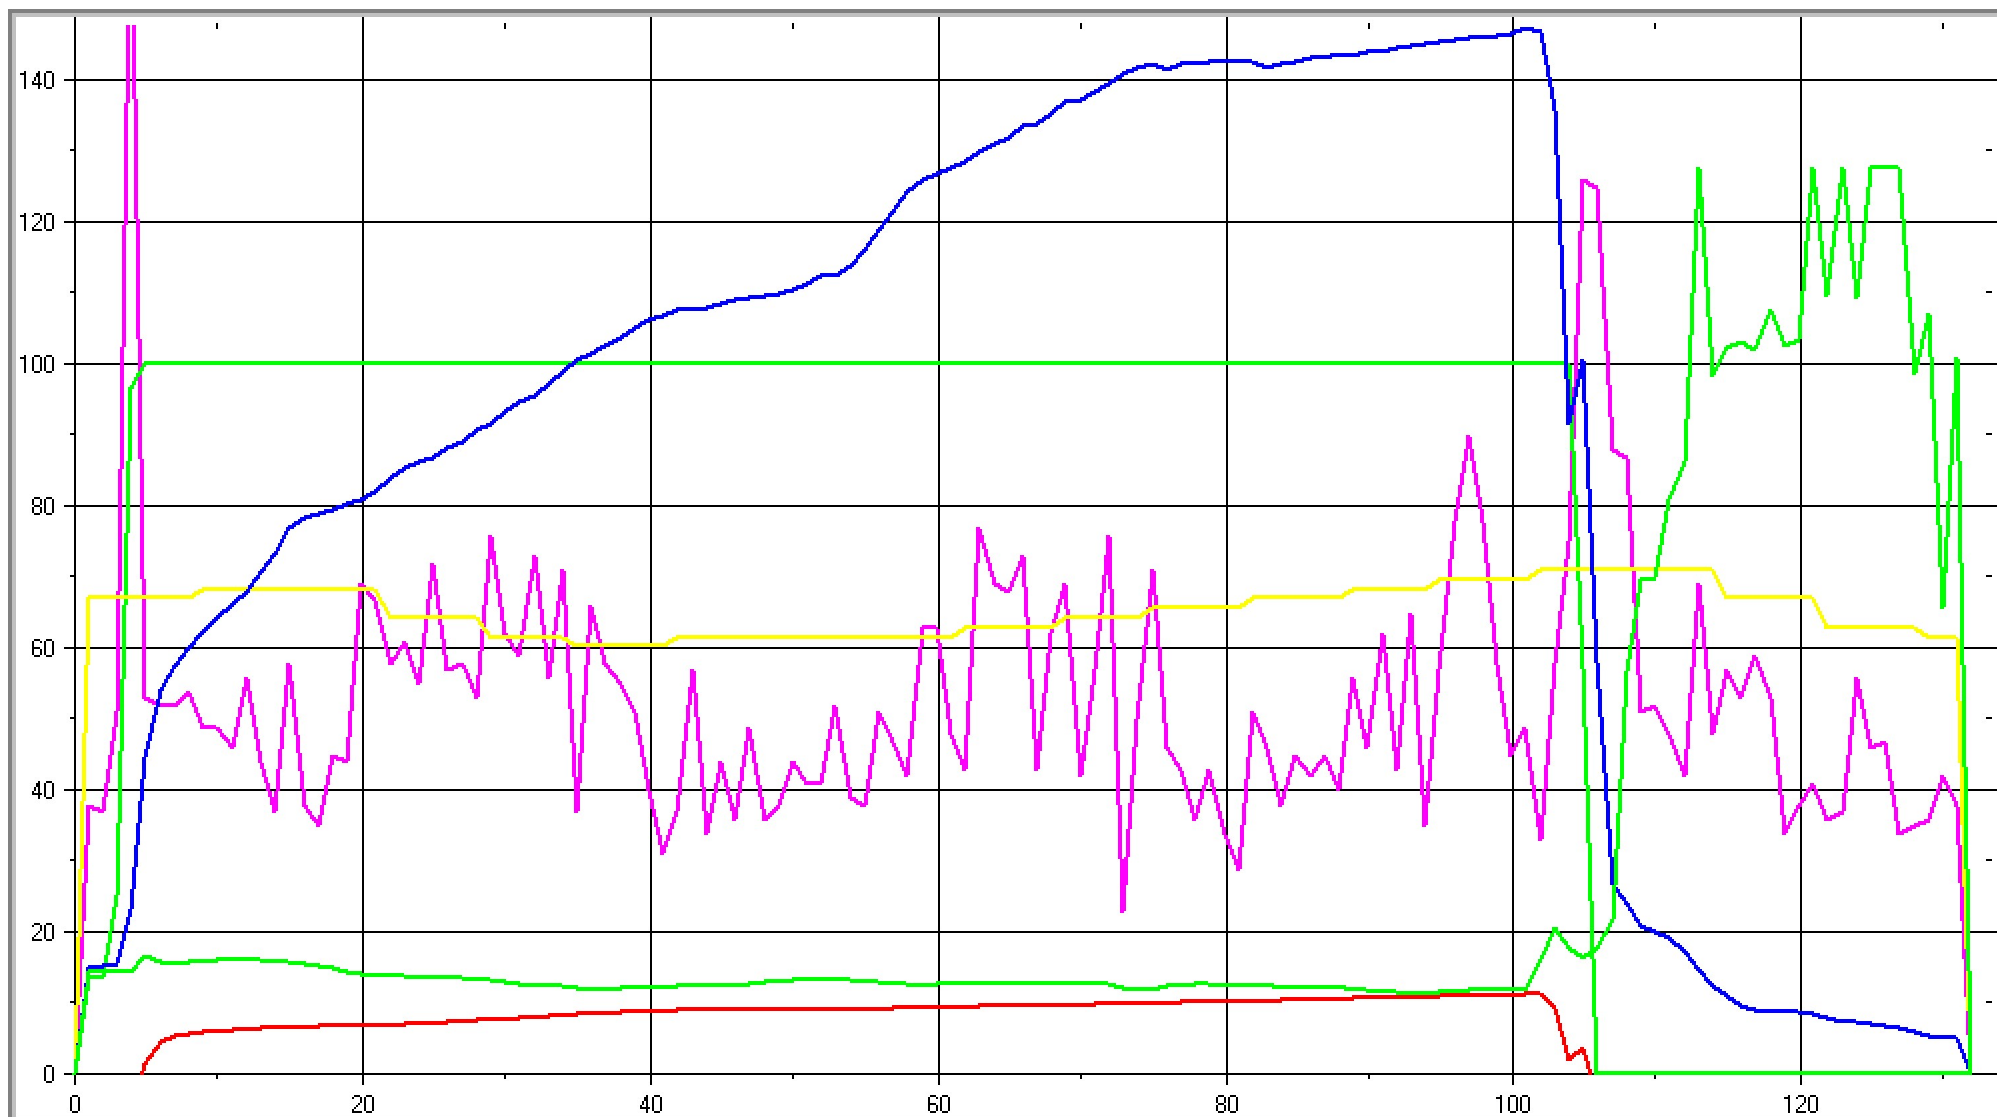

Date/Time Printed: 3/18/2011 7:28:20 PM

Data File: C:\Users\D!CKS GARAGE R53\Desktop\7gph WM 40%mix -1.csv

Channel Name	Min	Max	Avg.	Std. Dev.
KnkNoiseLev	0.00	171.00	52.34	20.18
PedalAng%	0.00	100.00	76.74	41.78
MAP_PSI	-11.98	11.38	4.37	8.27
AirTempF	0.00	71.12	64.50	8.67
AirMass(g/s)	0.00	147.29	89.59	49.88
LC1.AFR	0.00	127.76	29.22	35.36