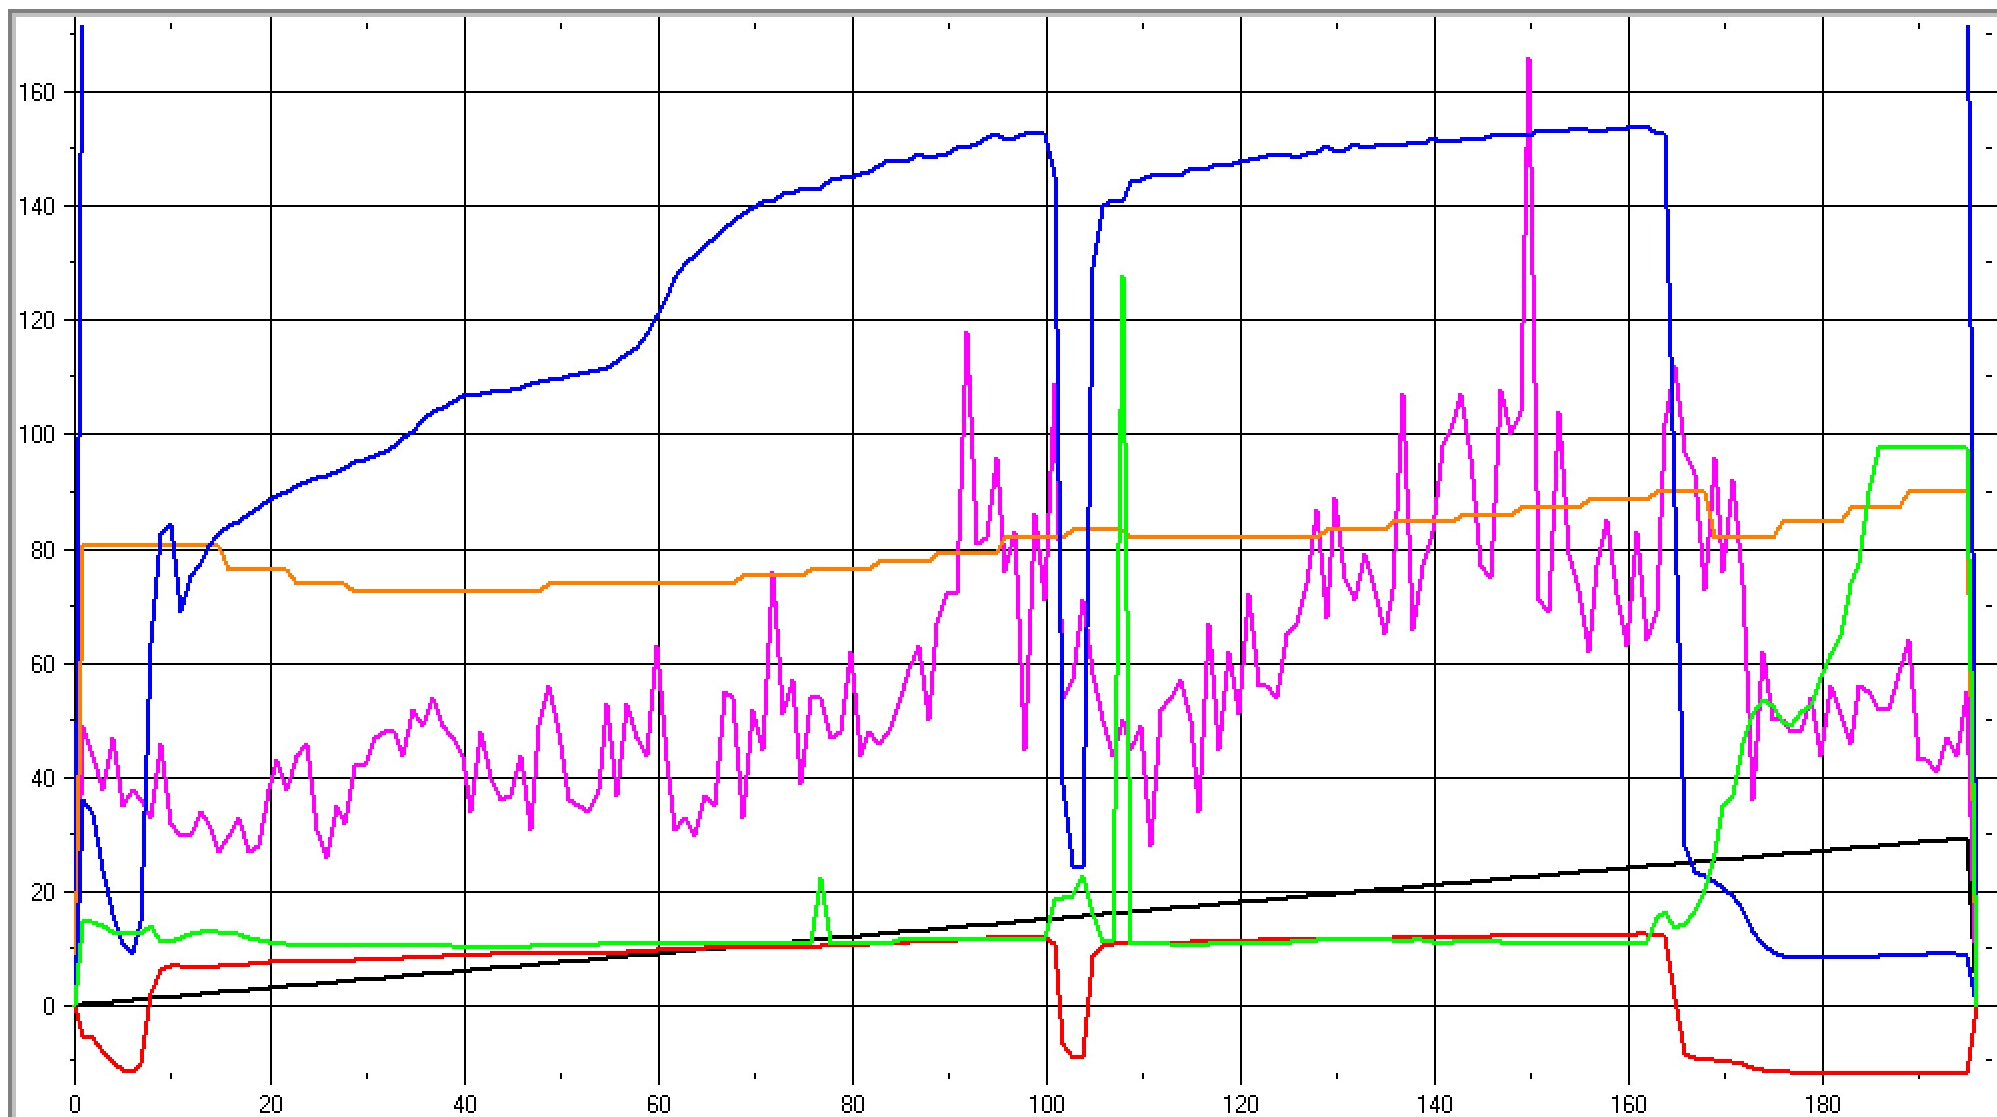

Date/Time Printed: 5/24/2011 9:04:09 PM

Data File: C:\Users\DICKS GARAGE R53\Desktop\3rd gear FULL PULL 10-3 #1.csv

Channel Name	Min	Max	Avg.	Std. Dev.
time	0.00	29.40	14.70	8.55
KnkNoiseLev	0.00	166.00	57.08	22.68
MAP_PSI	-11.74	12.61	5.94	8.57
EngTempF	0.00	199.33	197.15	20.02
AirTempF	0.00	90.01	79.64	9.73
AirMass(g/s)	0.00	154.09	105.35	52.76