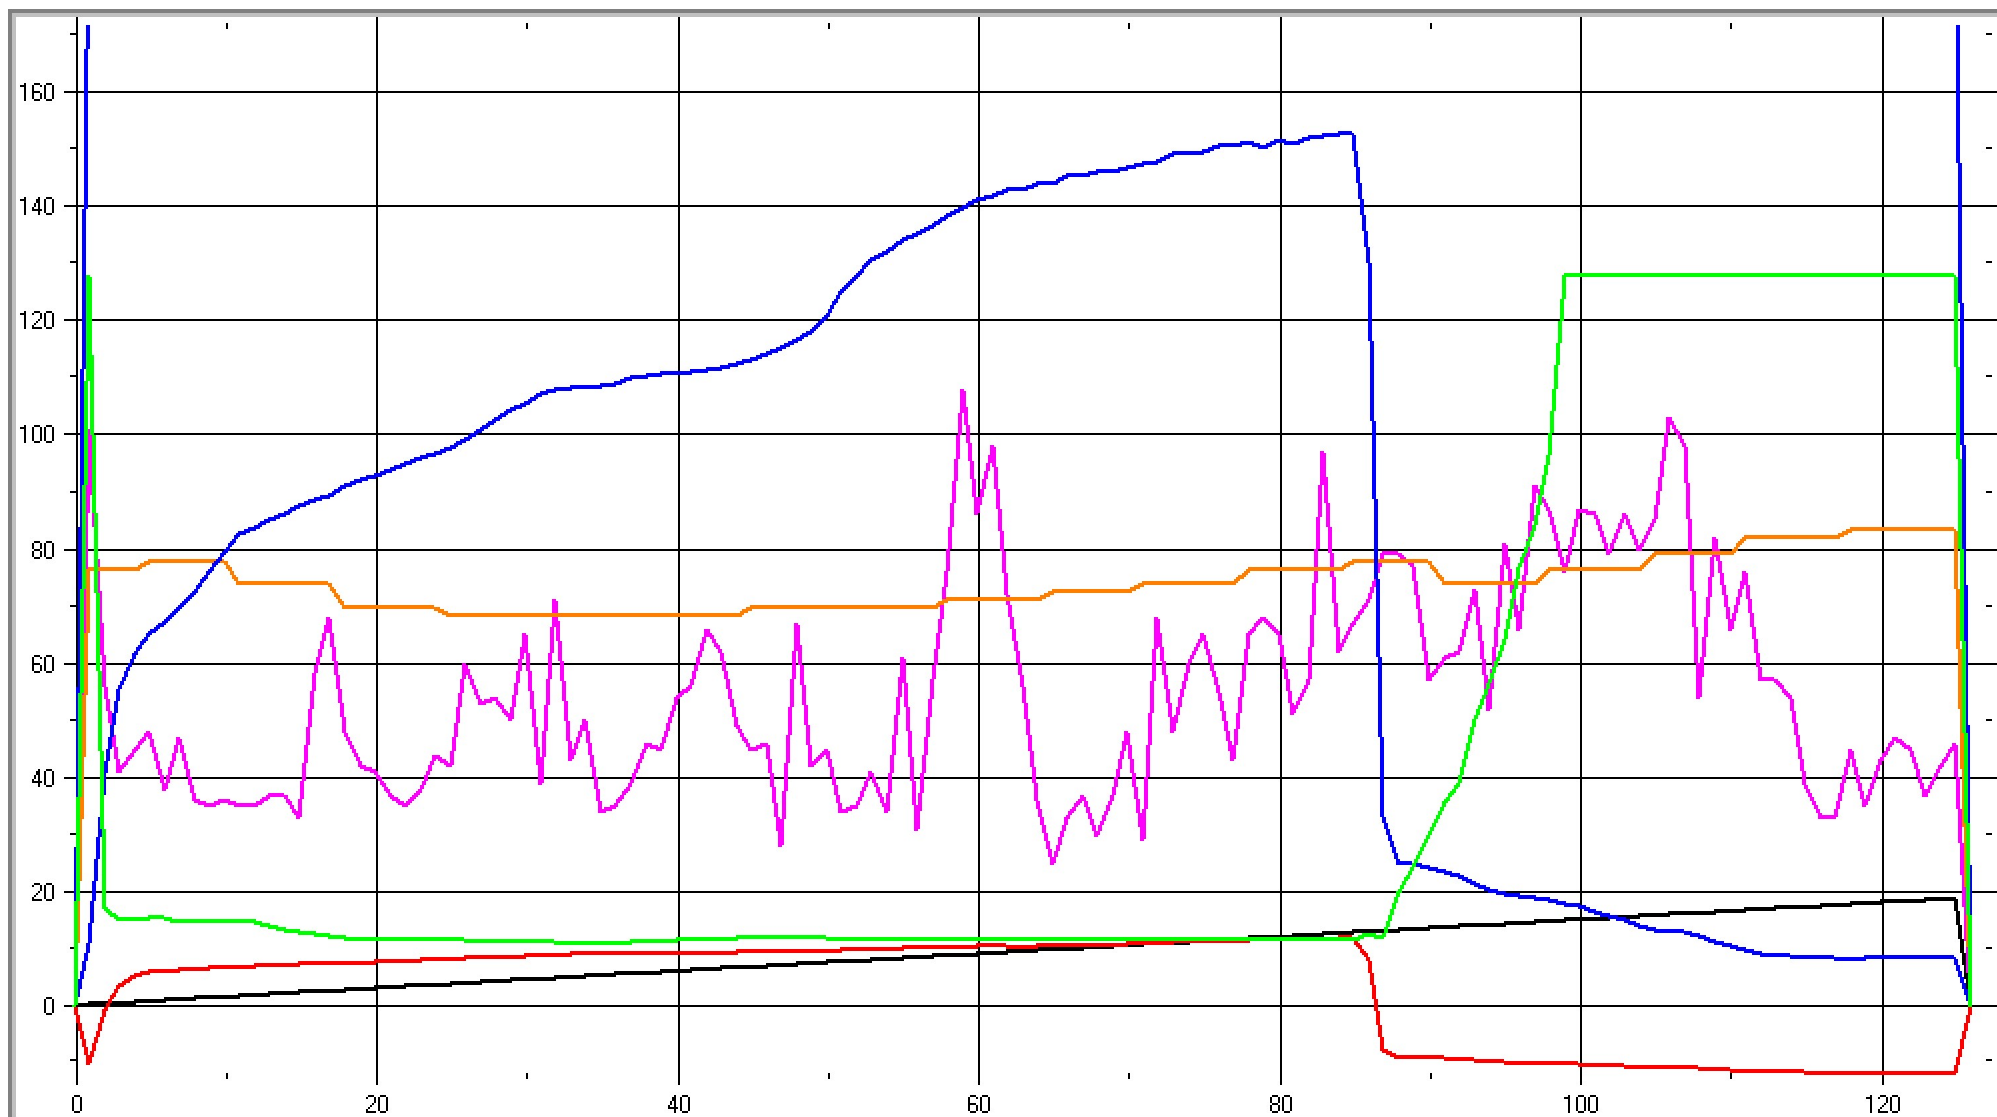

Date/Time Printed: 5/24/2011 9:08:32 PM

Data File: C:\Users\D!CKS GARAGE R53\Desktop\3rd gear part pull 10-3 #1.csv

Channel Name	Min	Max	Avg.	Std. Dev.
time	0.00	18.90	9.45	5.52
KnkNoiseLev	0.00	108.00	54.32	20.20
MAP_PSI	-11.80	11.89	2.76	9.35
EngTempF	0.00	197.98	192.90	24.52
AirTempF	0.00	83.26	73.02	10.34
AirMass(g/s)	0.00	152.50	82.27	53.52