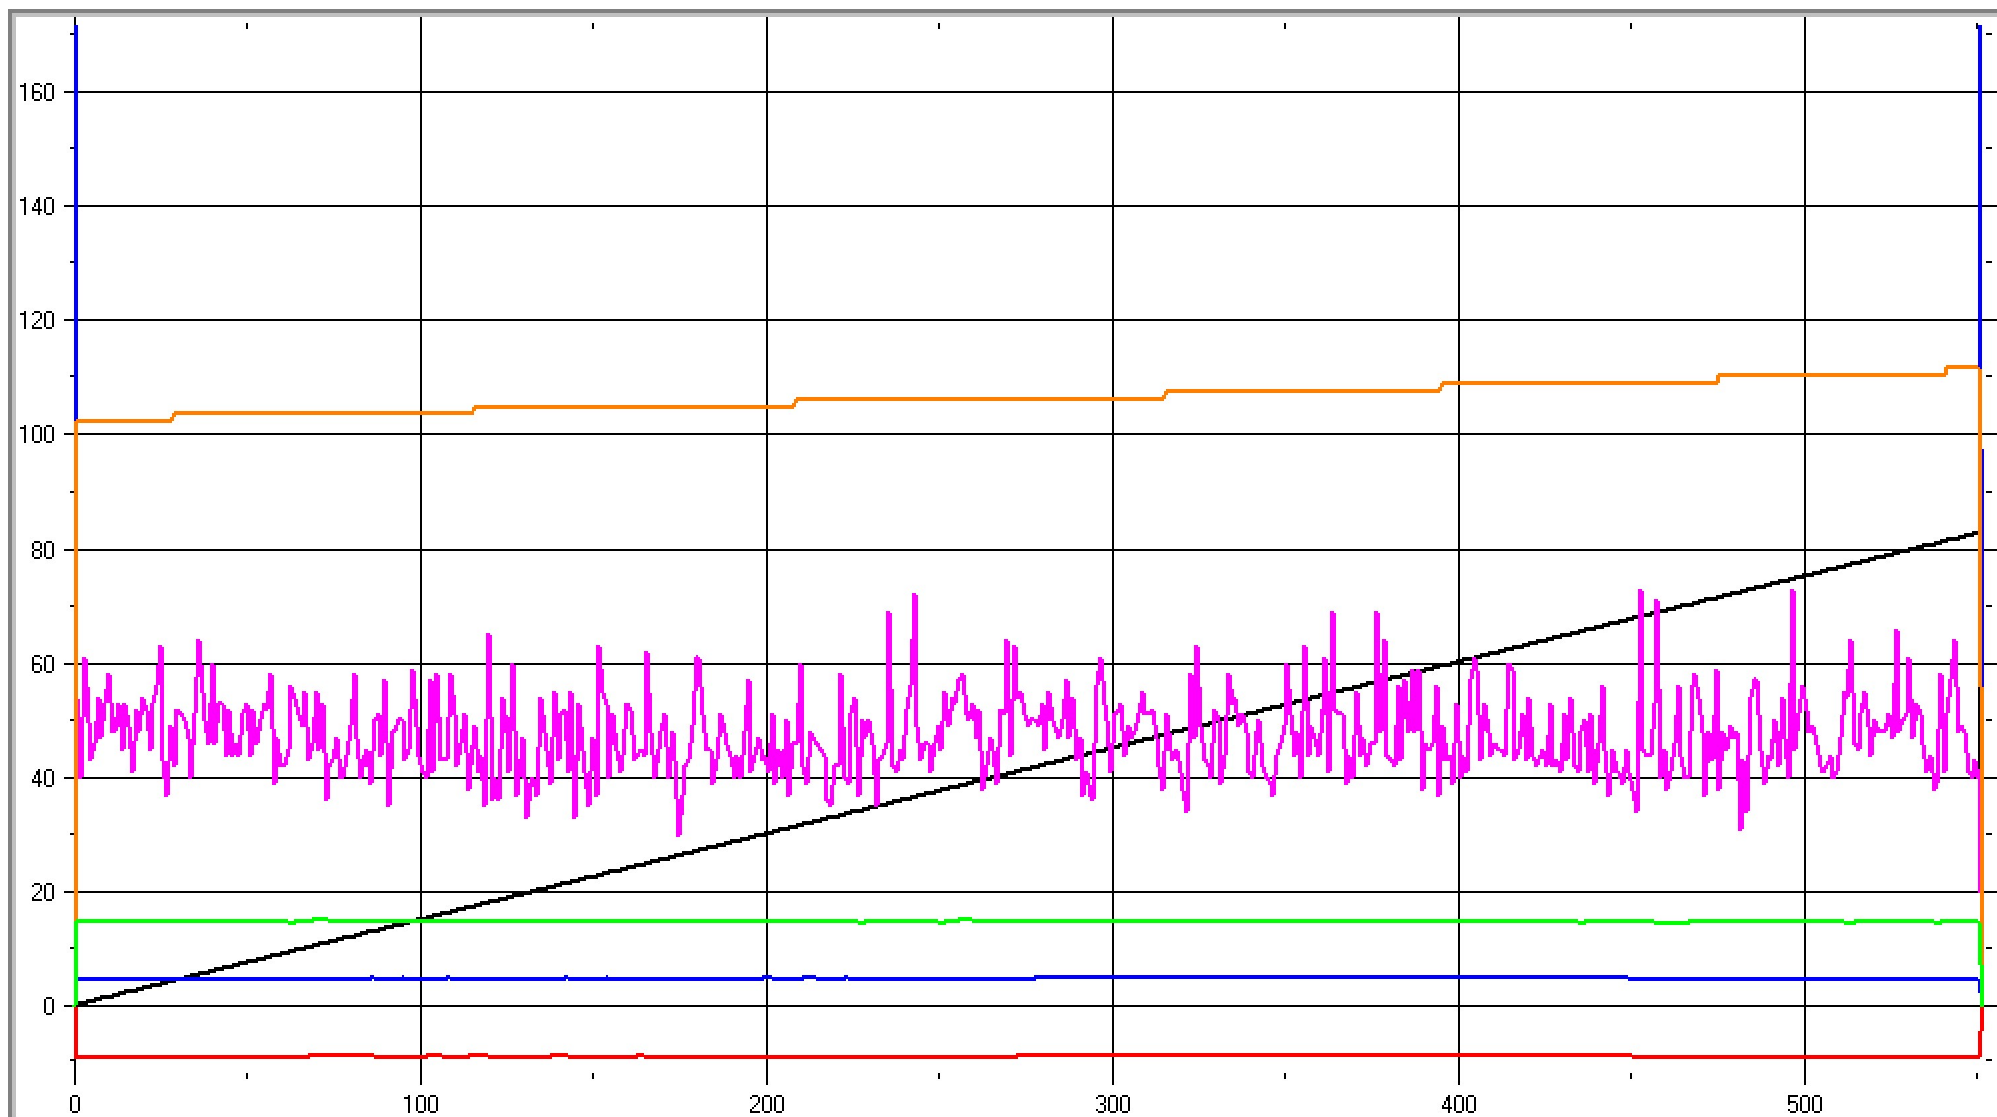

Date/Time Printed: 5/24/2011 9:12:03 PM

Data File: C:\Users\D!CKS GARAGE R53\Desktop\IDLE 10-3 WITH ADAPTATIONS SET #1.csv

Channel Name	Min	Max	Avg.	Std. Dev.
time	0.00	82.80	41.40	23.97
KnkNoiseLev	0.00	73.00	47.30	7.64
MAP_PSI	-9.13	0.00	-8.82	0.54
EngTempF	0.00	203.38	197.80	12.28
AirTempF	0.00	111.61	106.13	6.85
AirMass(g/s)	0.00	5.06	4.76	0.31