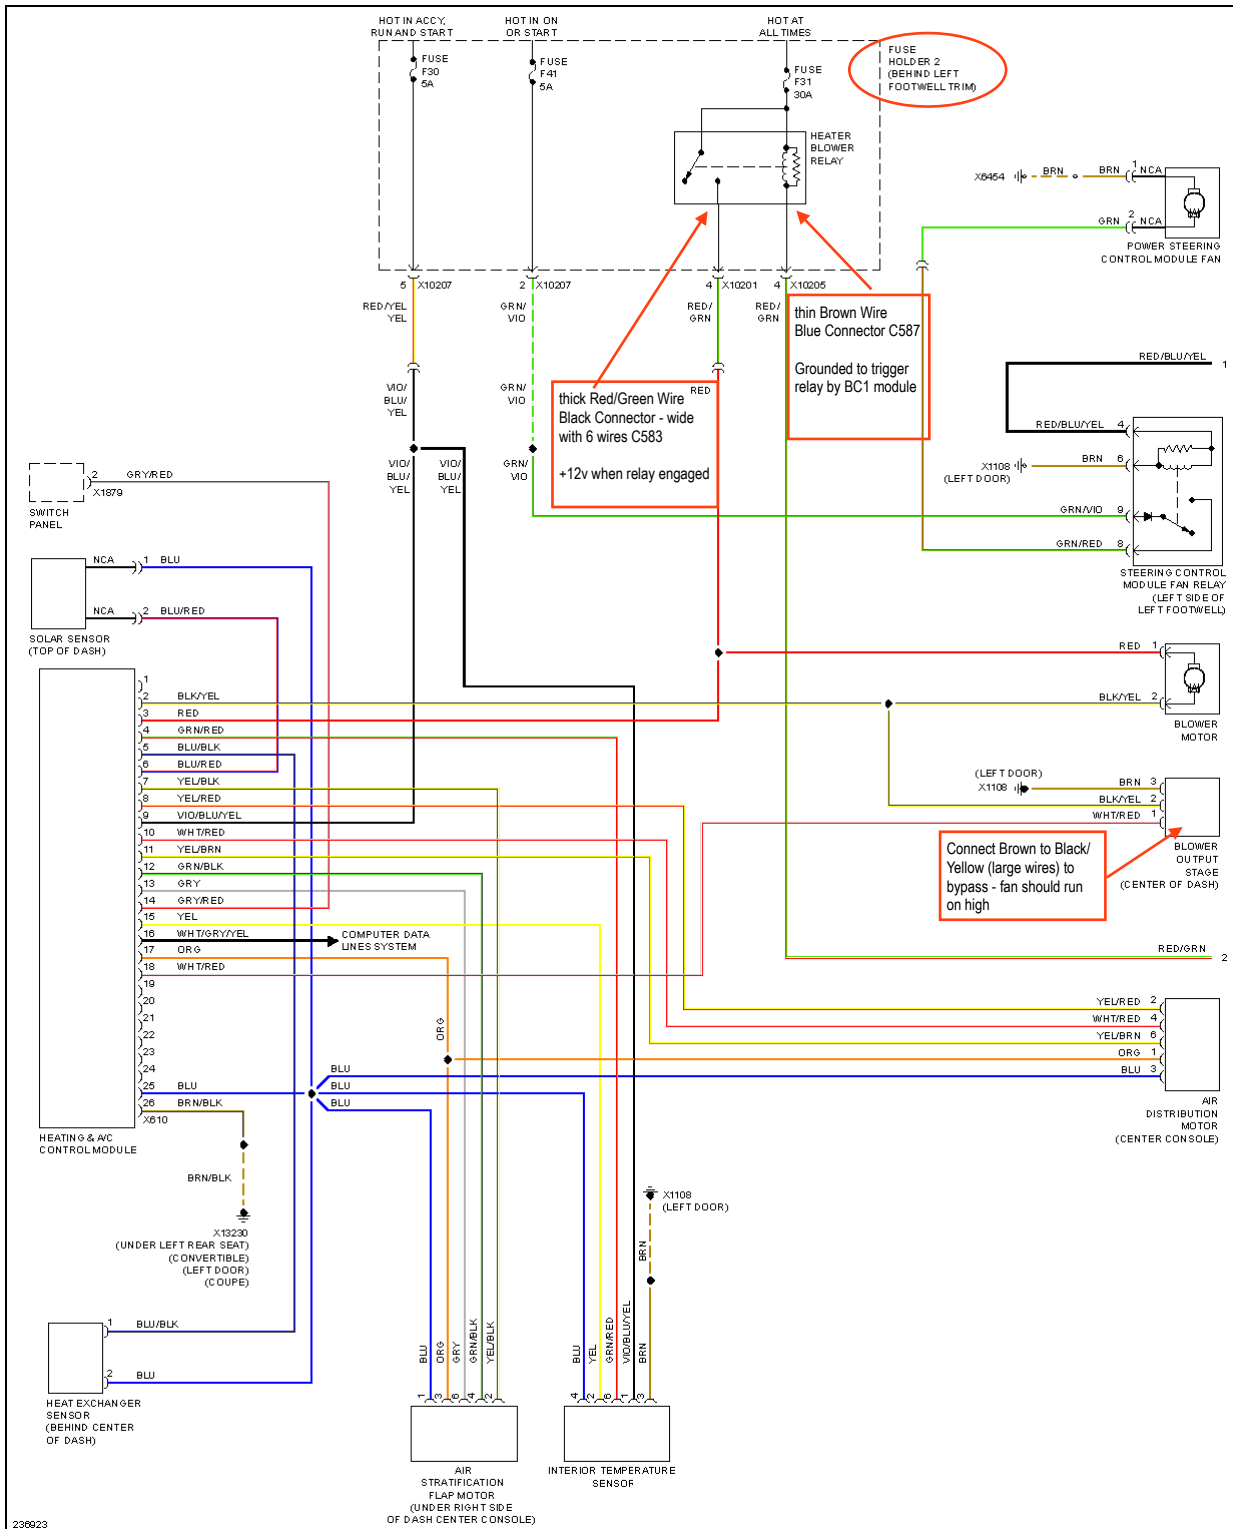

2006 MINI Cooper S

2006 SYSTEM WIRING DIAGRAMS MINI - Cooper

Fig. 1: Automatic A/C Circuit, W/ Dual Stage Cooling Fans (1 of 2)

2006 MINI Cooper S

2006 SYSTEM WIRING DIAGRAMS MINI - Cooper

Fig. 2: Automatic A/C Circuit, W/ Dual Stage Cooling Fans (2 of 2)