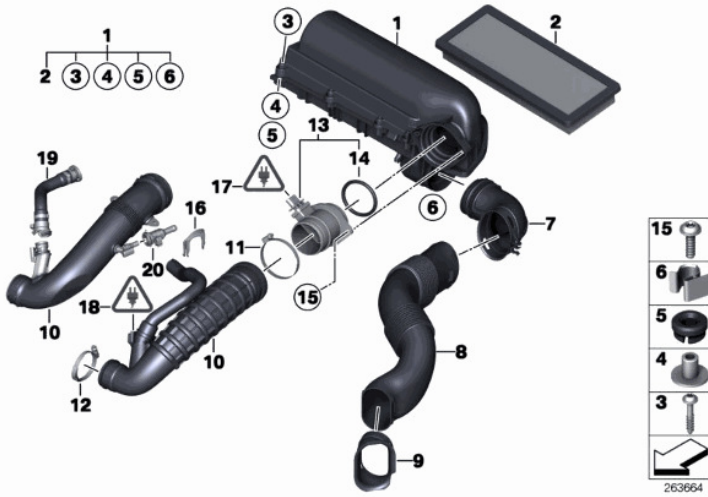

# R56 Cooper S Intake muffler/Filter cartridge/HFM

0  
Like 5,532 people like this.

RealOEM.com Home => Select another car => Fuel Preparation System => Intake muffler

No.	Description	Supplement	Qty	From	Up To	Part Number	Price	Notes	Photo
01	Intake muffler		1			13717577509	\$177.00		
02	Air filter element		1			13717568728	\$19.24		
03	Screw self-tapping		5			13717549012	\$1.14		
04	Insert		1			13717549011	\$1.64		
05	RUBBER bush		1	08/2008		13717534846	\$3.46		
05	RUBBER bush		1			11617593928	\$1.61		
06	Clip		1			13717562952	\$1.71		
07	Intake manifold		1			13712753082	\$16.78		
08	Intake tube		1			13712753070	\$55.95		
09	Intake manifold		1			13712753073	\$16.78		
10	Rubber boot		1			13717555784	\$107.90		
11	Hose clamp		1			13717565965	\$3.30		
12	Hose clamp	60X9	1			13717577548	\$3.86		
13	Hot-film air mass meter		1			13627542418	\$402.32		
14	O-ring	69X6	1			13627582244	\$6.88		
15	Screw, thermoplastic plastics	60X20	2			13627527810	\$0.52		
16	Clip		1			13717570673	\$1.71		
17	Socket housing	HFM	1			12527540419	\$2.53		
--	only in conjunction with								
--	Terminal socket for MLK 1,2	0,25-0,5 MM²/AG	1			12527502932	\$0.50		
--	Rubber grommet		1			12527503411	\$0.18		
18	Socket housing 2 pins	BRAUN	1			12527542852			
--	only in conjunction with								
--	BUSHING CONTACT		2			12527543260	\$0.50		

Notes

- Items pictured but not listed are not installed on your vehicle.
- Items pictured without a number are listed on another diagram.

Sponsored links

[OEM BMW parts at discount](#) Input your BM part number directly On our website for a fast search [www.bimmerspecialist.com/](http://www.bimmerspecialist.com/)  
[BMW Parts Sale](#) Huge Inventory of Genuine and OEM BMW Parts. Great Customer Service! [www.OpenRoadAutoParts.com/BMW](http://www.OpenRoadAutoParts.com/BMW)  
[Ask a BMW Mechanic Online](#) A BMW Mechanic Will Answer You Now! Questions Answered Every 9 Seconds. [BMW/](#)